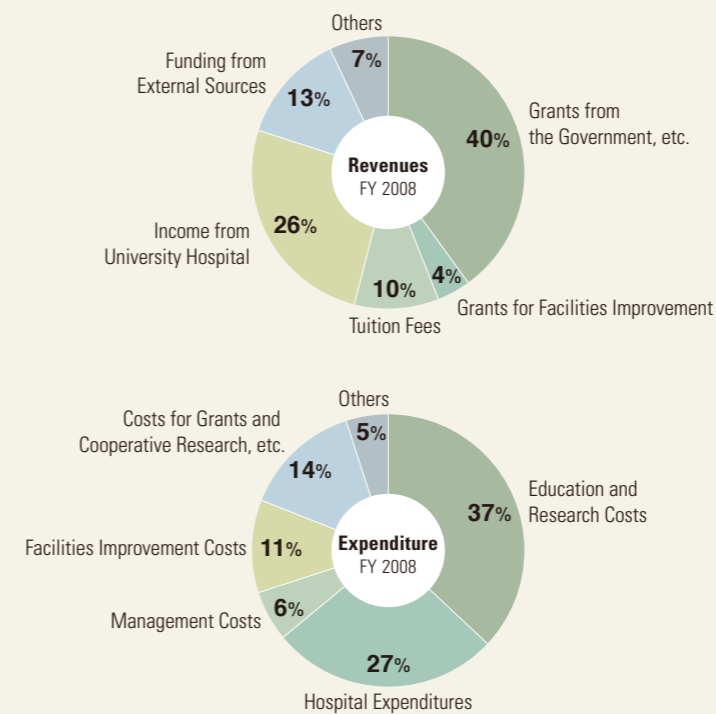

Financial Outline